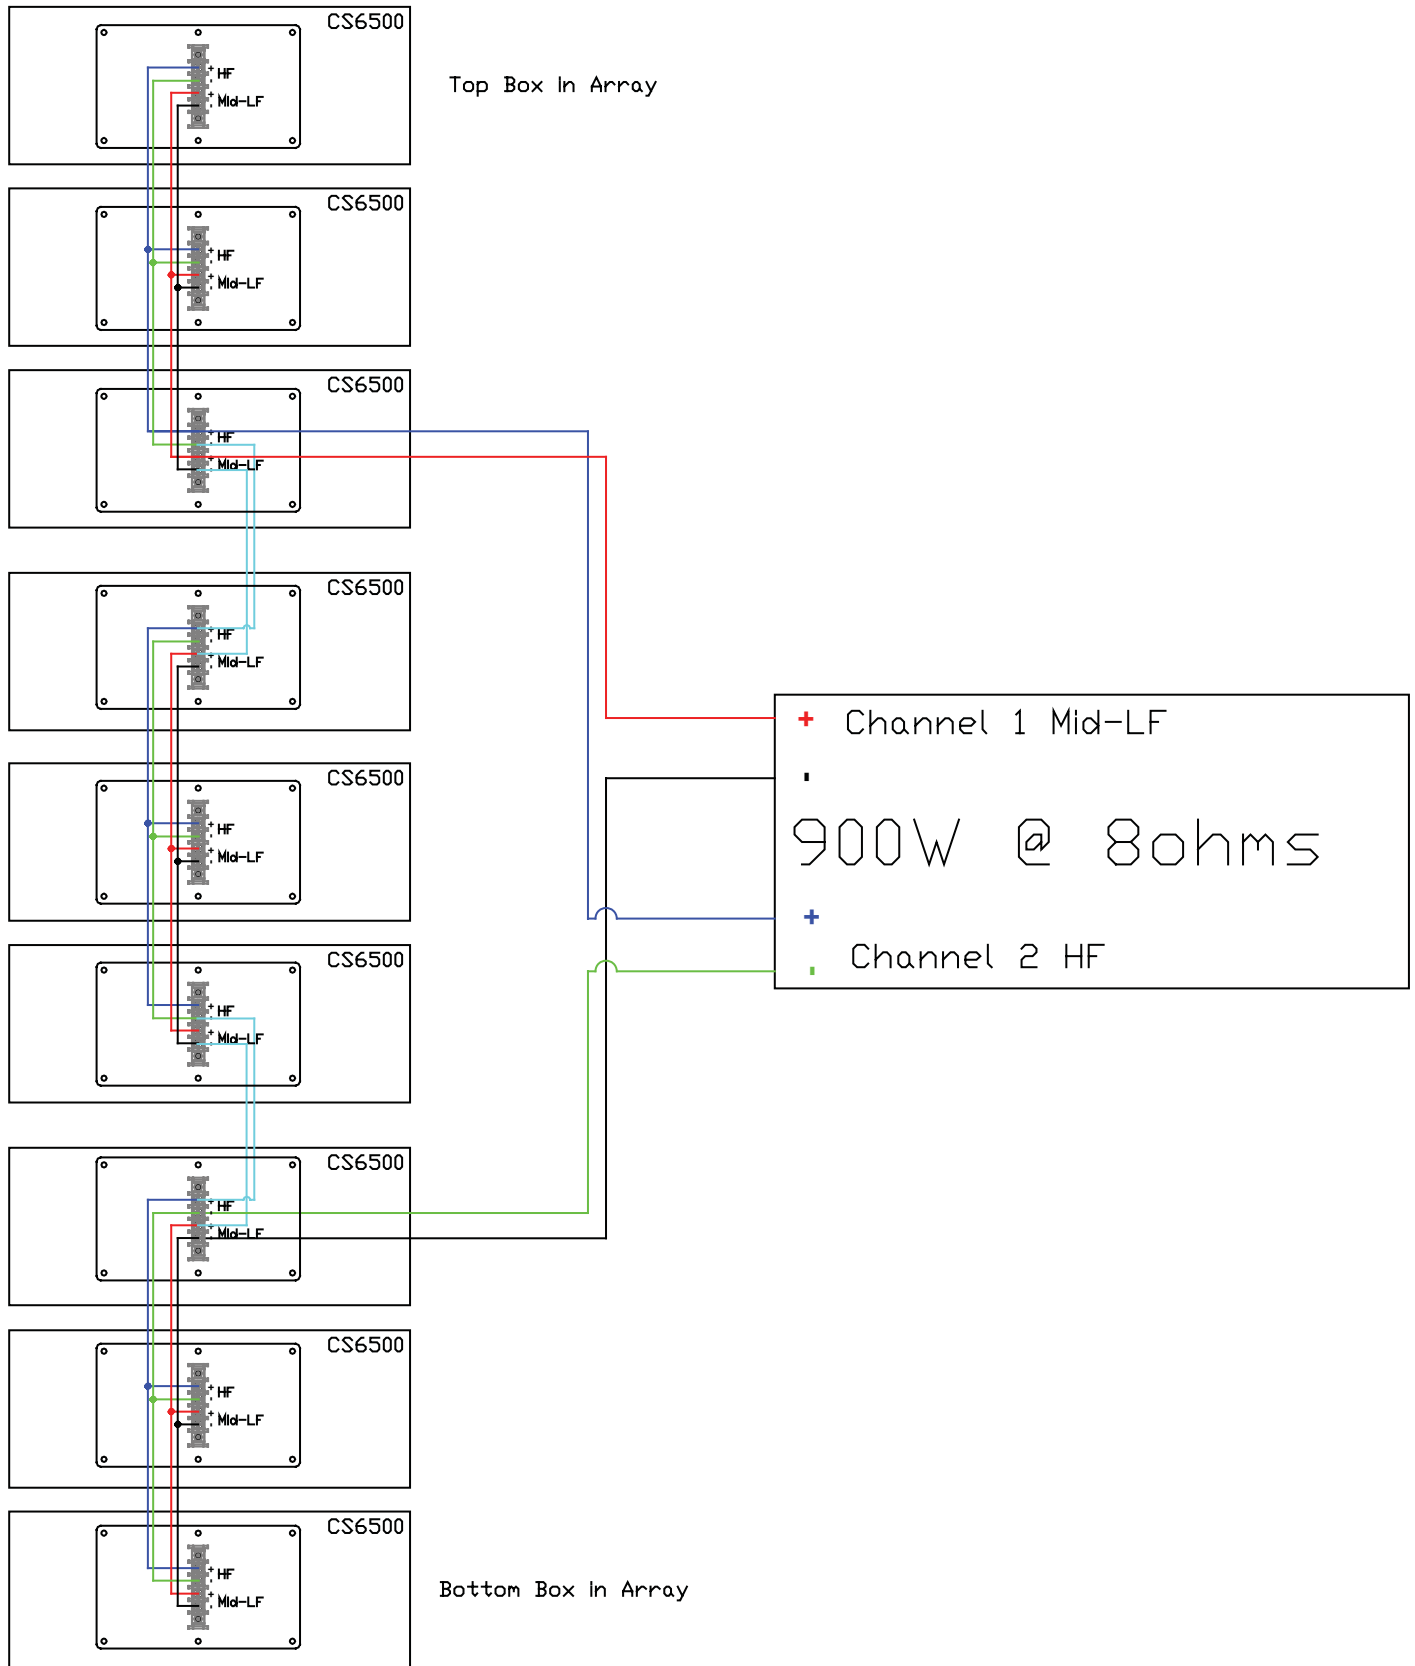

9 Box CS6500 Screen Channel Wiring Configuration