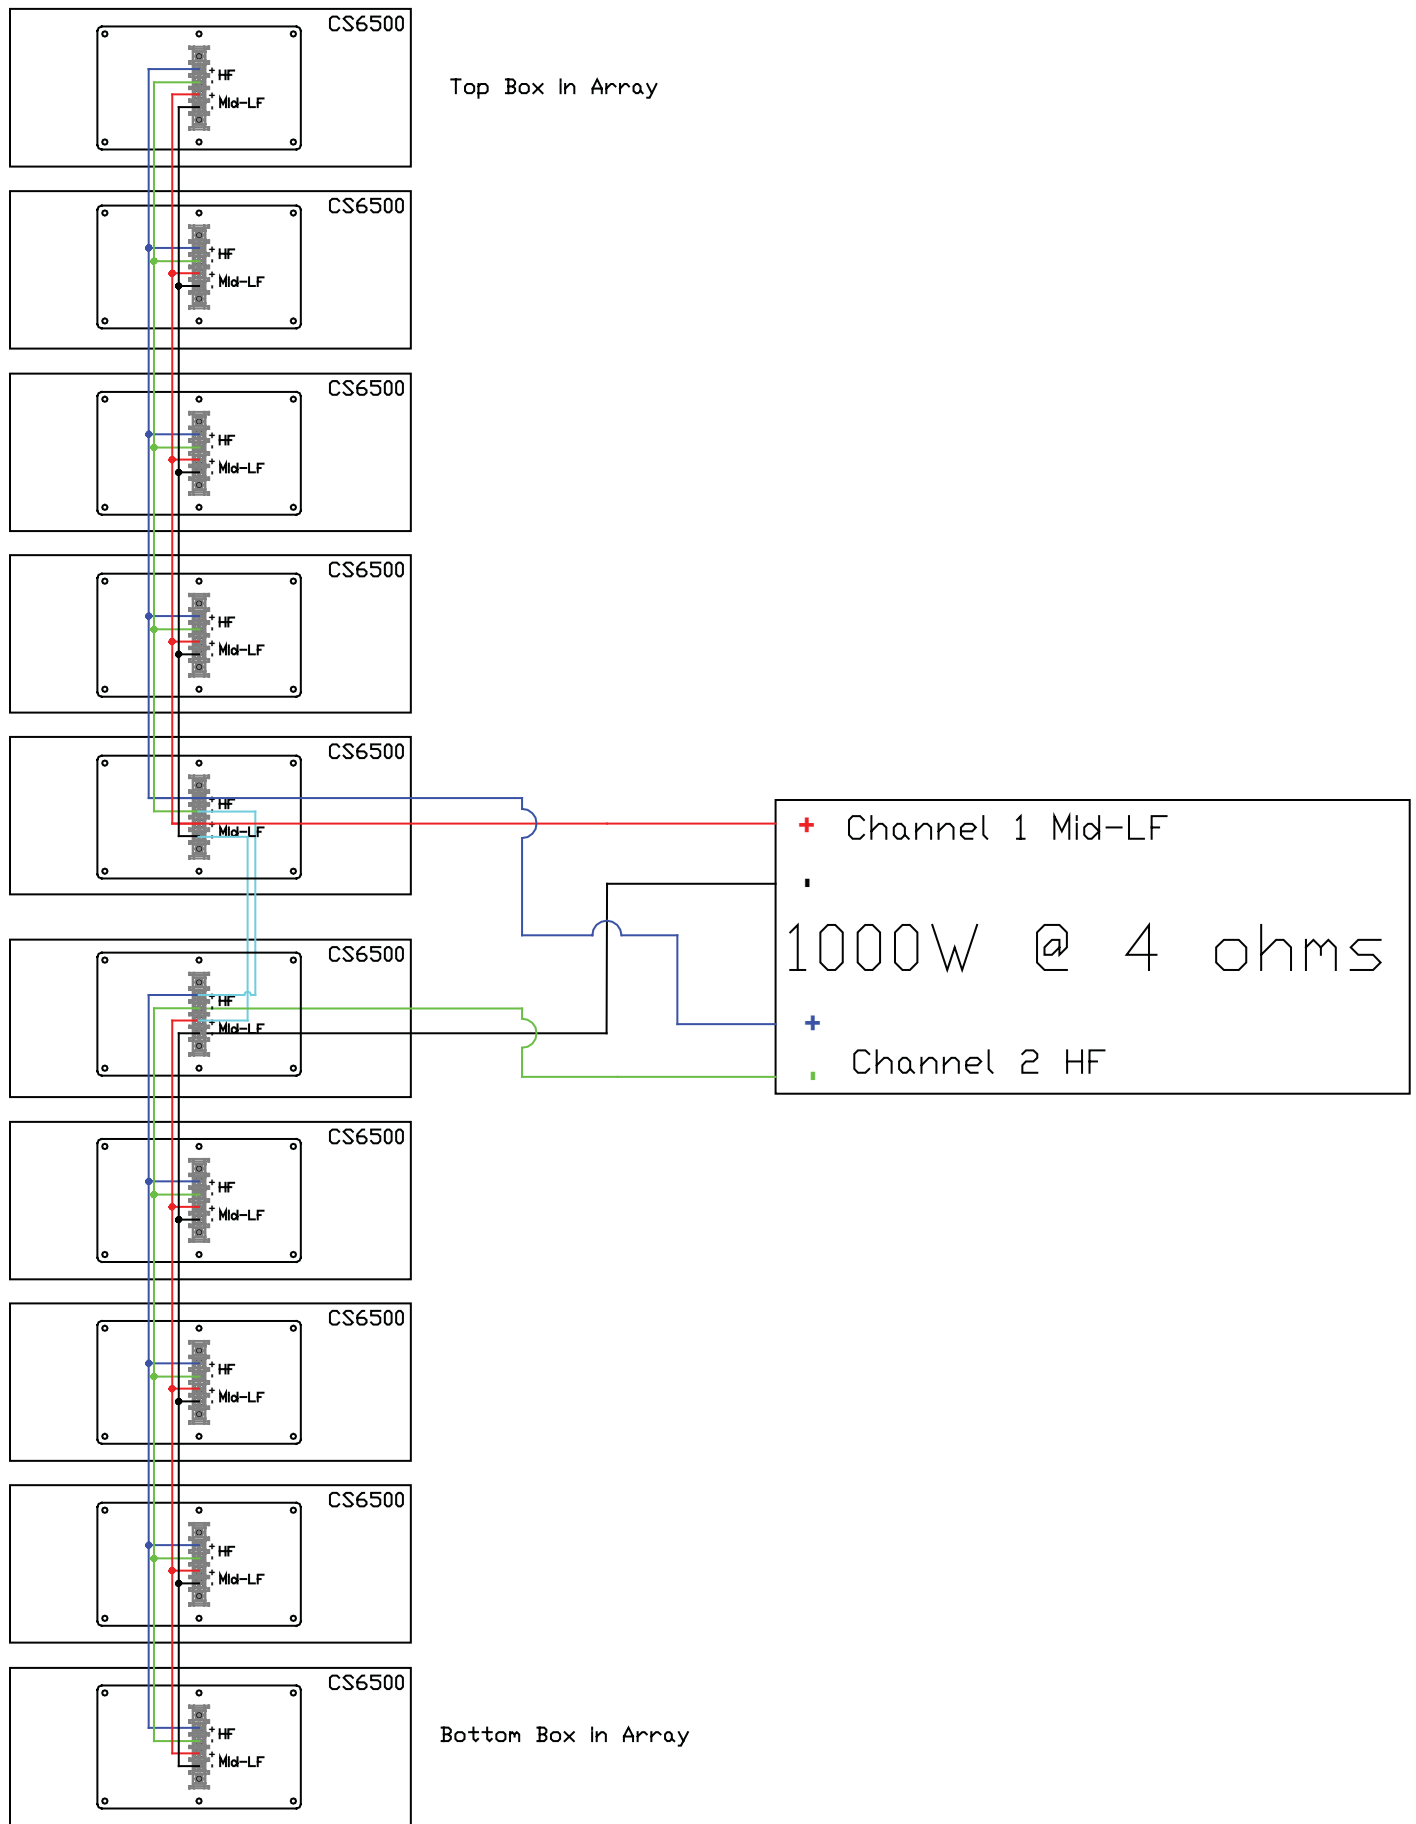

# LS6500-I / CS6500 Series Parallel Wiring Solutions

# 12 Box CS6500 Screen Channel Wiring Configuration

# 10 Box CS6500 Screen Channel Wiring Configuration