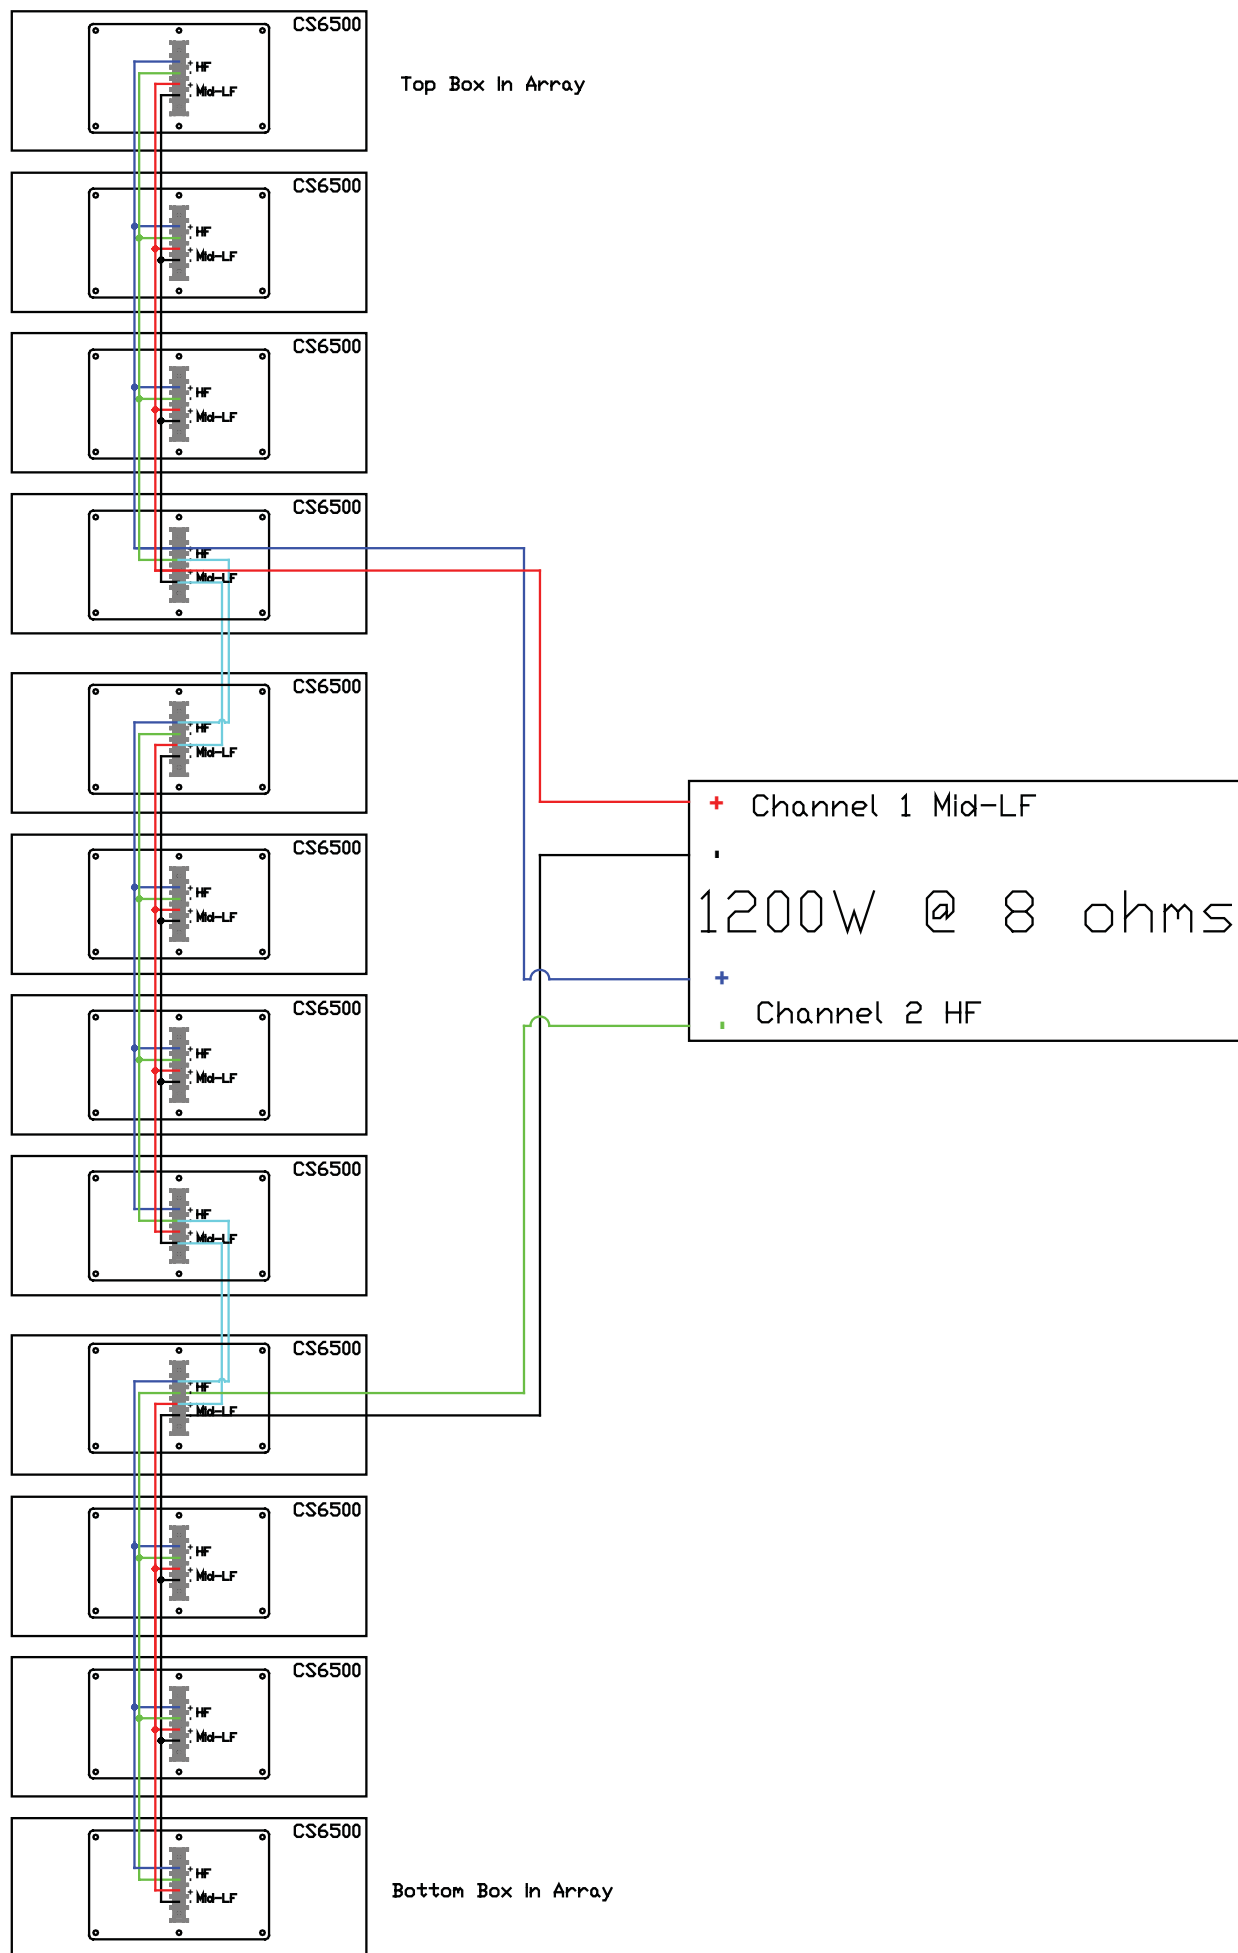

# LS6500-I / CS6500 Series Parallel Wiring Solutions

# 12 Box CS6500 Screen Channel Wiring Configuration

# 10 Box CS6500 Screen Channel Wiring Configuration