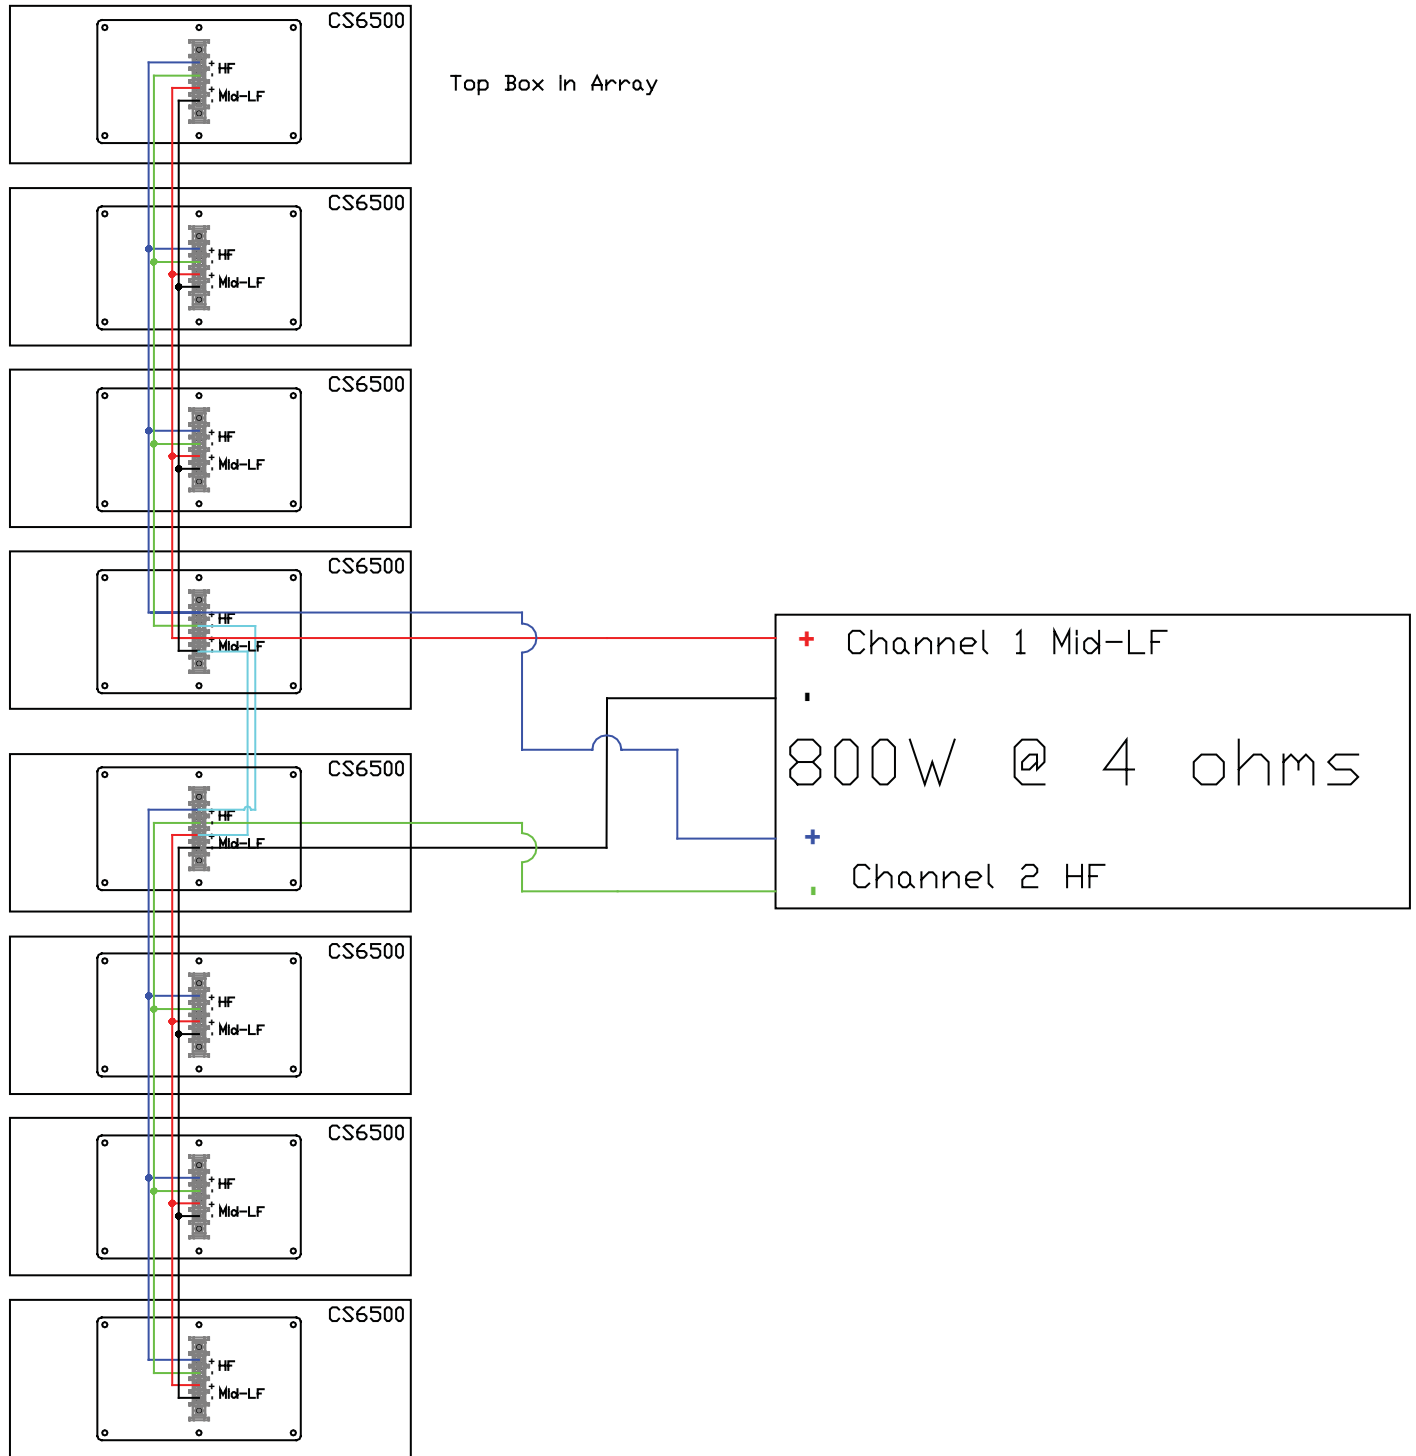

SUPERIOR LISTENING SYSTEMS
AUDIO CLARITY REDEFINED

12 Box CS6500 Screen Channel Wiring Configuration

10 Box CS6500 Screen Channel Wiring Configuration

9 Box CS6500 Screen Channel Wiring Configuration

8 Box CS6500 Screen Channel Wiring Configuration

6 Box CS6500 Screen Channel Wiring Configuration